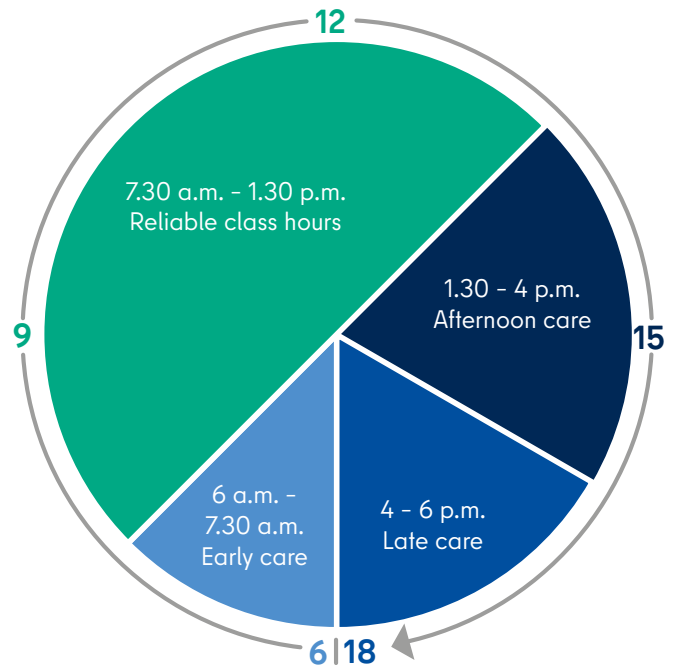

Open all-day primary school

A day at an open all-day primary school consists of the following periods:

- Reliable class hours (green),
- Supplementary all-day provision and
- The school holiday provision between 6 a.m. and 6 p.m.

You have to apply to the school for the supplementary support and care. The youth welfare office determines the needs and sends you the notification for the school.

All the all-day provision is free for years 1 to 3.

Parents of children in years 4 to 6 contribute to the costs for the supplementary support and care. The amount is based on the parental income and extent of care.