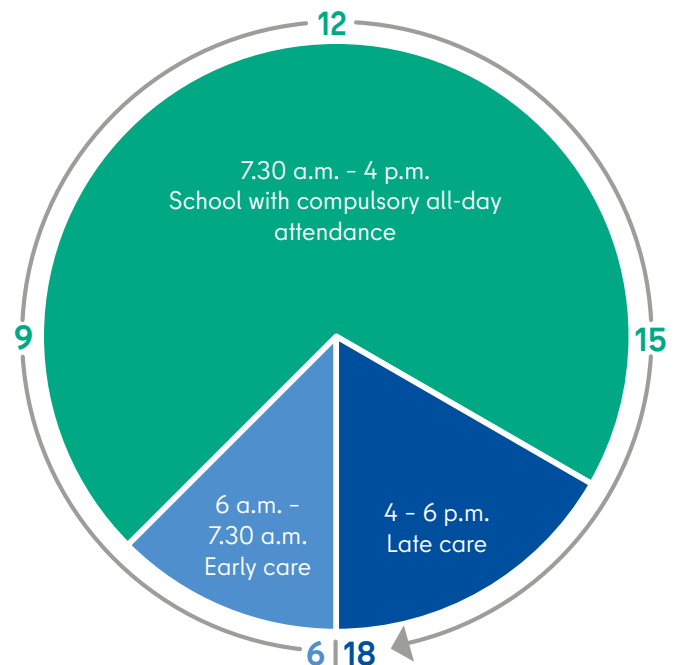

School with compulsory all-day attendance

At the school with compulsory all-day attendance, the school day on at least four days a week lasts from 7.30 a.m. until 4 p.m. (Green). Here, the activities alternate between lessons and supplementary offerings. The entire school provision is free of charge during this time.

In addition, there are supplementary early or late modules and holiday care. These offers are free for years 1 to 3 - and parents contribute to the costs for years 4 to 6. In both cases, you must apply for this support and prove your need for it.